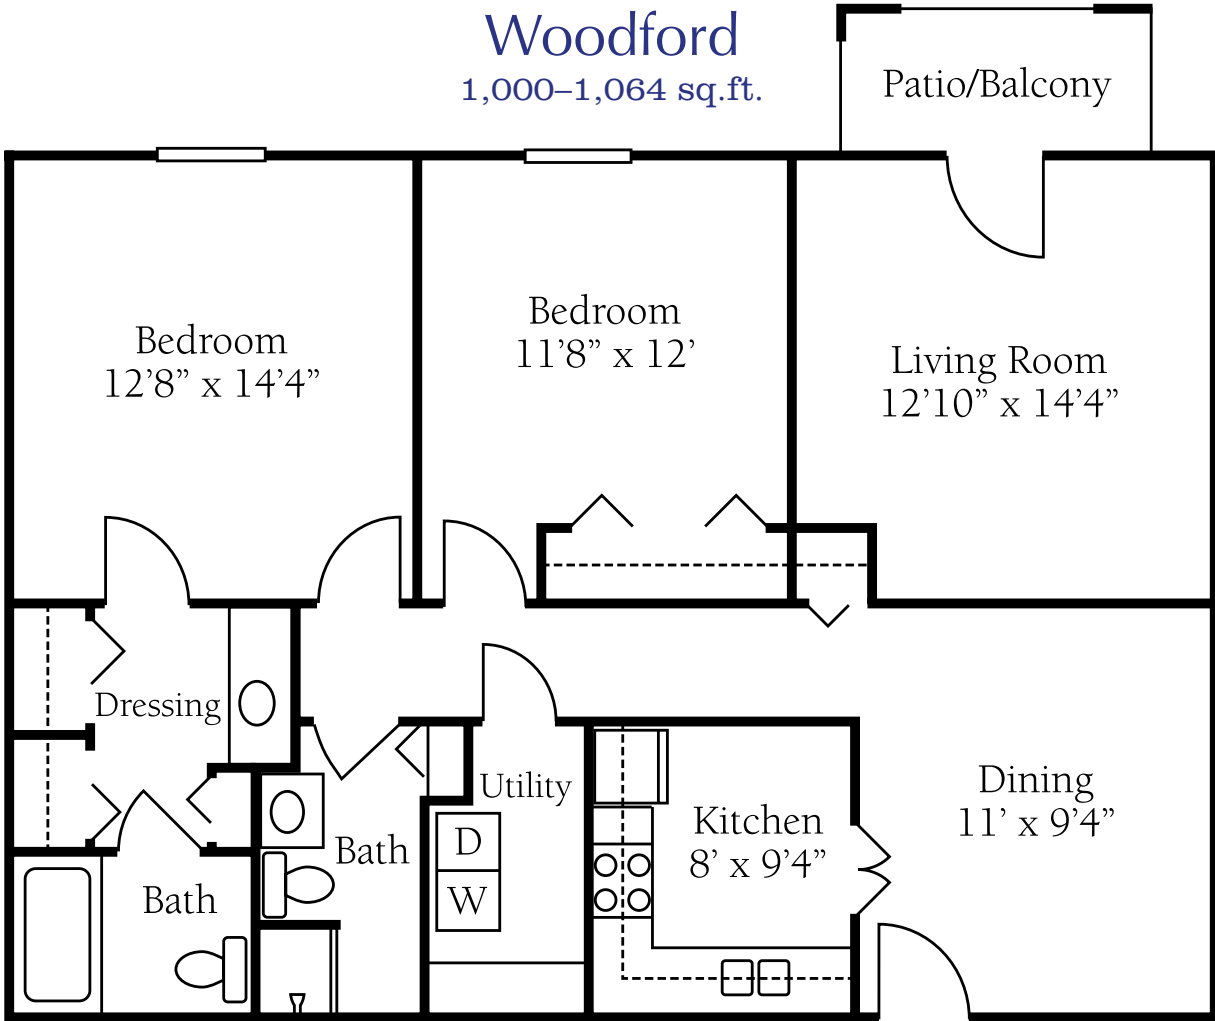

RICHMOND PLACE

3051 Rio Dosa Drive • Lexington, KY 40509
(859) 269-6308

RichmondPlaceLIFE@RichmondPlaceSeniorLiving.com

INDEPENDENT LIVING

Woodford

1,000–1,064 sq.ft.

Date _____ Residence # _____ By _____

Community Fee	\$ _____	Monthly Fee	\$ _____
Deposit	\$ _____	2nd Person Fee	\$ _____
Other _____	\$ _____	Other _____	\$ _____
Total \$ _____		Total Monthly Fee \$ _____	

Dimensions are approximate. Floor plans may vary.

RichmondPlaceSeniorLiving.com