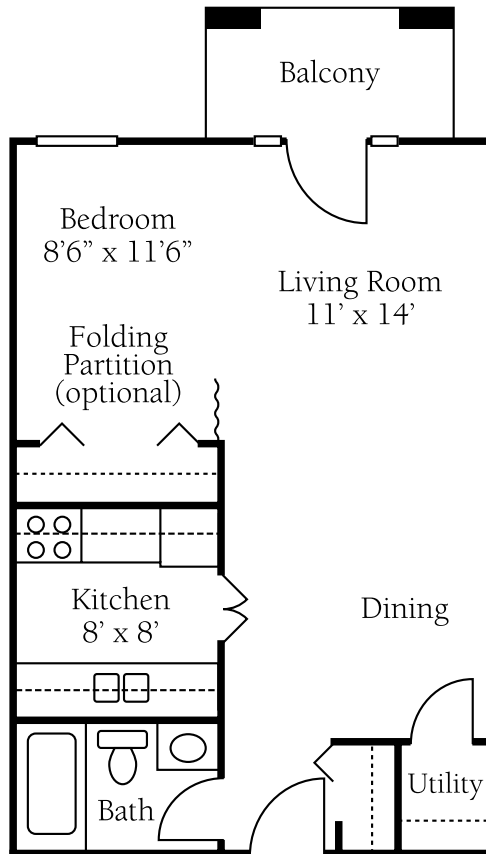

RICHMOND PLACE

3051 Rio Dosa Drive • Lexington, KY 40509
(859) 269-6308

RichmondPlaceLIFE@RichmondPlaceSeniorLiving.com

INDEPENDENT LIVING

Ashland Deluxe with Balcony 600 sq.ft.

Date _____ Residence # _____ By _____

Community Fee	\$ _____	Monthly Fee	\$ _____
Deposit	\$ _____	2nd Person Fee	\$ _____
Other _____	\$ _____	Other _____	\$ _____
Total	\$ _____	Total Monthly Fee	\$ _____

Dimensions are approximate. Floor plans may vary.